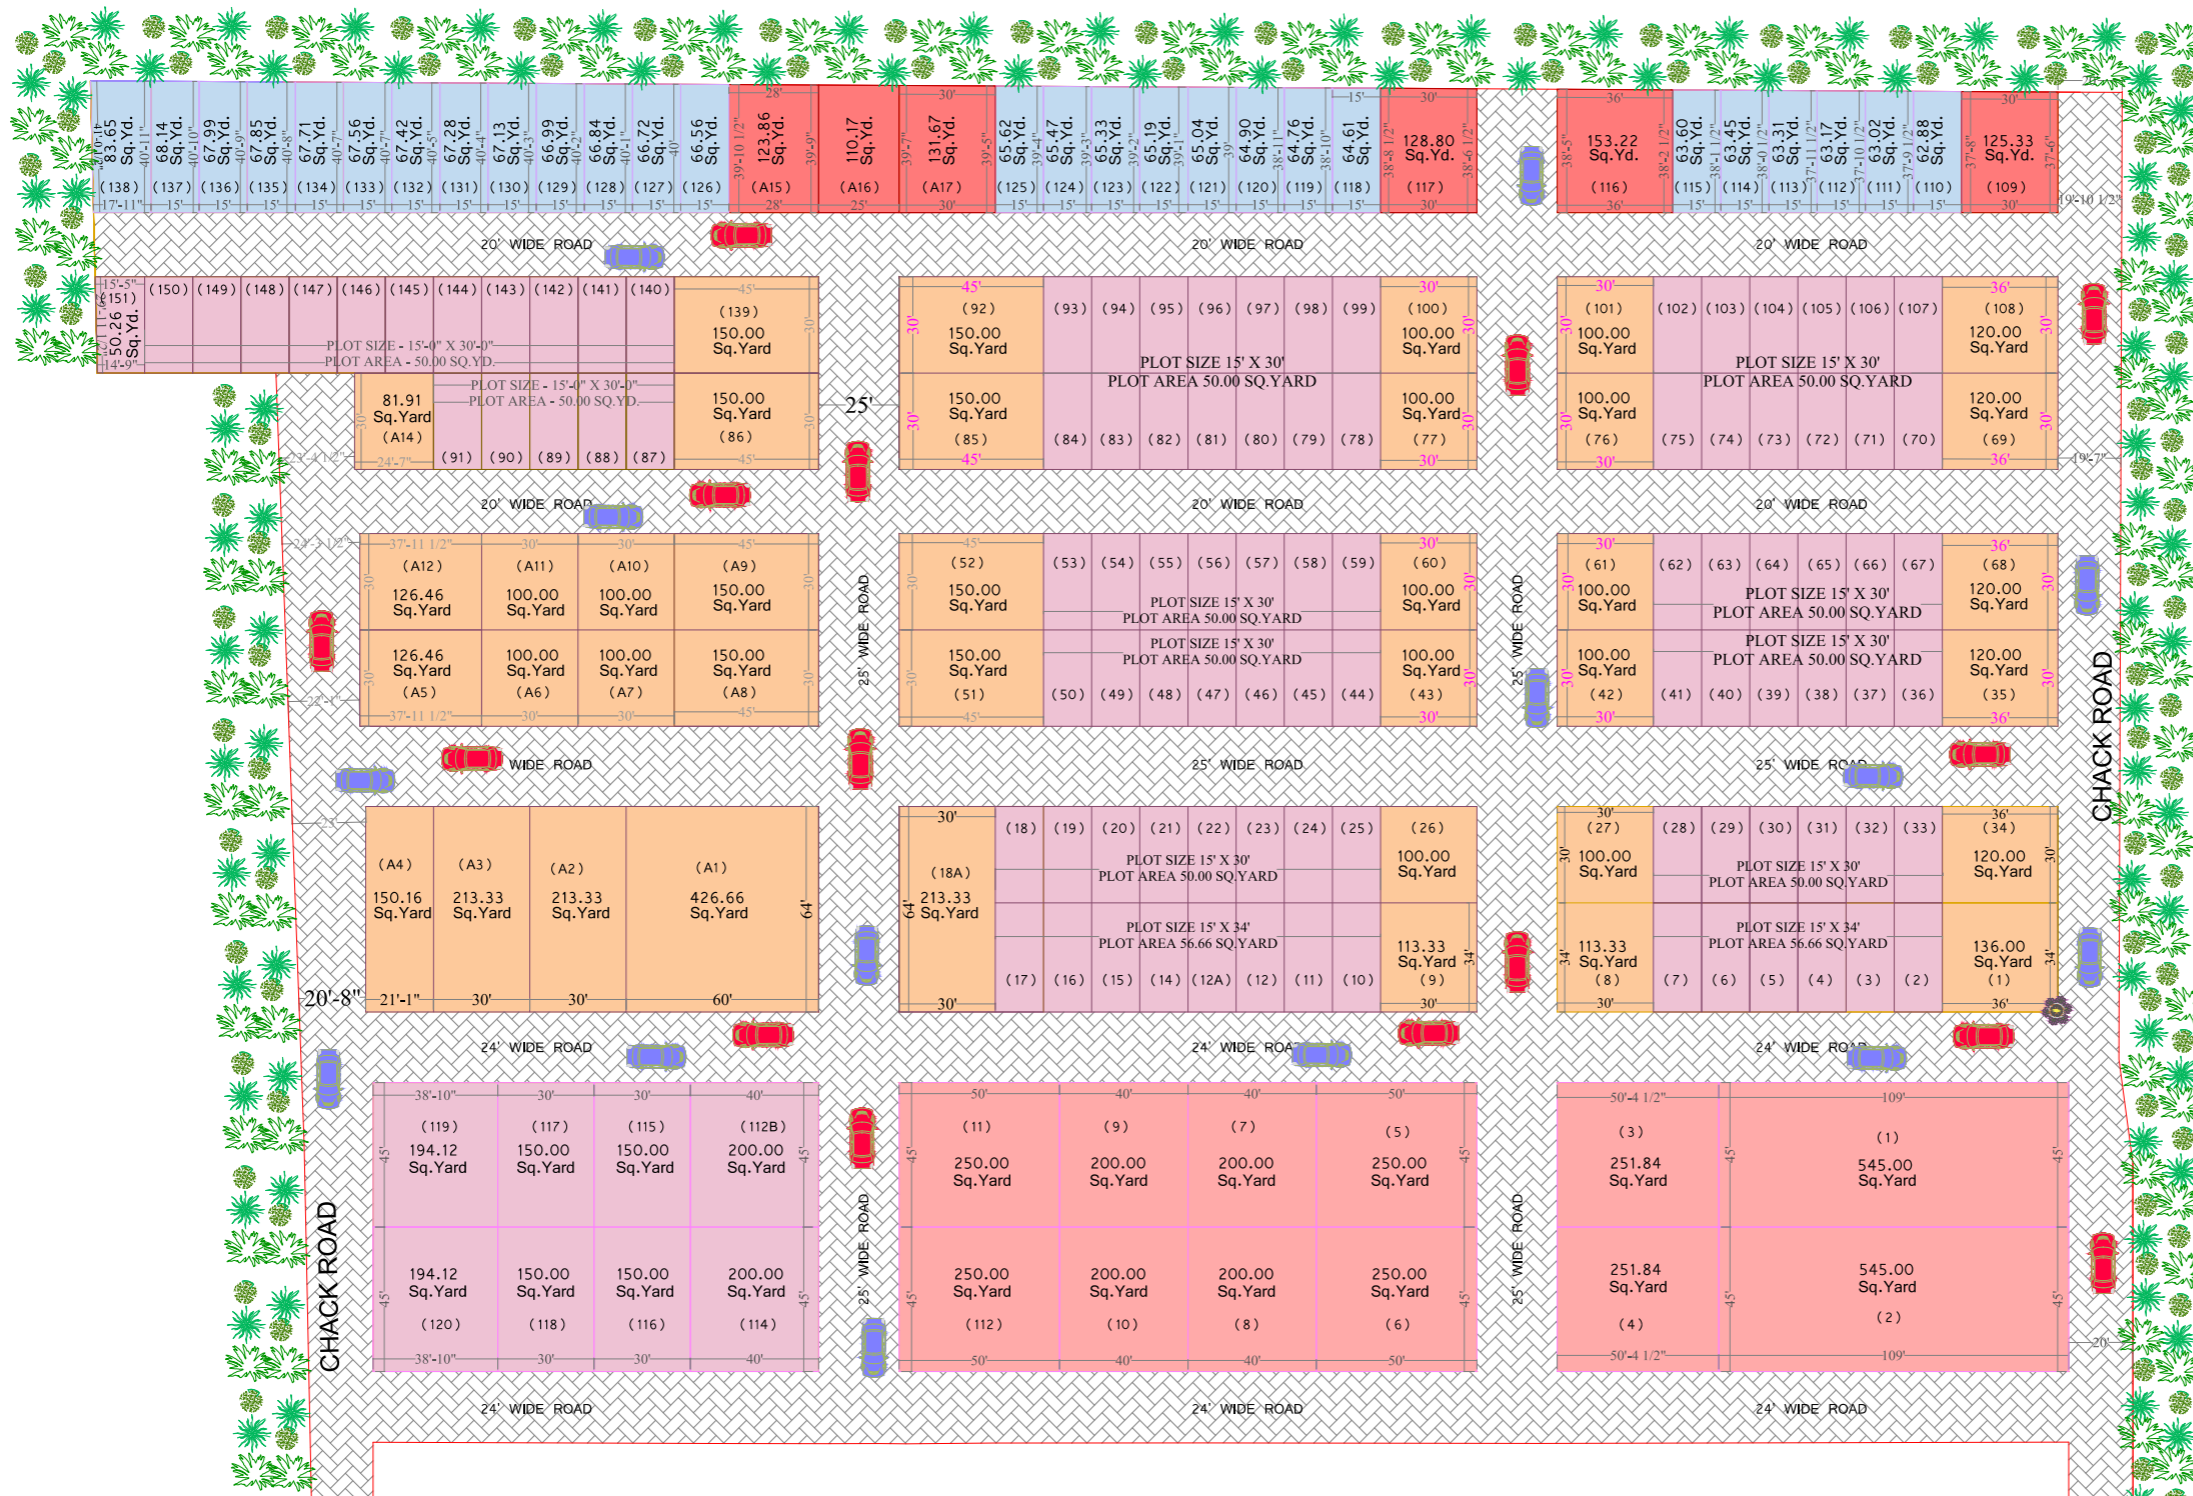

PREM MANDIR 10KM

Medical Collage
1 KM

Sanskriti University
1.5 KM

Chetak Academy
2 KM

Railway Station
2.5 KM

National Highway
100 mtr.

GLA UNIVERSITY
4 KM

DPS School
300 Mtr.

NH-2 MATHURA ROAD

G.L. BAJAJ UNIVERSITY

K.D. HOSPITAL